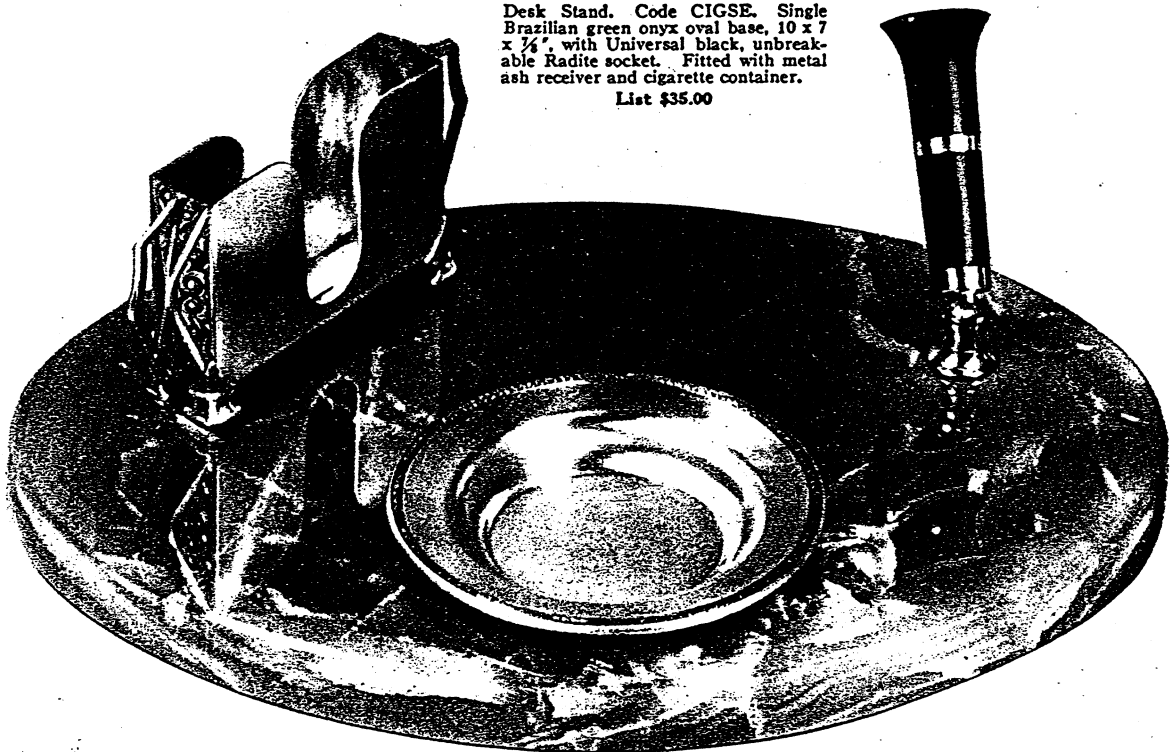

1016

Desk Stand. Code CIGSE. Single Brazilian green onyx oval base, 10 x 7 x ¾", with Universal black, unbreakable Radite socket. Fitted with metal ash receiver and cigarette container. List $35.00